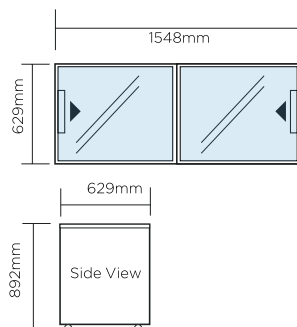

	CF0200FTFG	CF0300FTFG	CF0400FTFG
Bromic Part Number	3735308	3735309	3735310
Capacity - Net (litres)	191L	296L	401L
External Dimensions (mm)	719w x 629d x 892h	1010w x 629d x 892h	1298w x 629d x 892h
<small>Depth dimensions exclude lightbox and handle protrusions</small>			
Internal Dimensions (mm)	600w x 510d x 663h	890w x 510d x 663h	1180w x 510d x 663h
Temperature range (°C)	-14 to -24°C	-14 to -24°C	-14 to -24°C
Max. ambient temp (°C/RH%)	35°C / 70%	35°C / 70%	35°C / 70%
Temperature display	Digital	Digital	Digital
Lid	2 Sliding	2 Sliding	2 Sliding
Lid Material	Heat reflective tempered glass	Heat reflective tempered glass	Heat reflective tempered glass
Number of baskets	2	4	5
Refrigeration Power (Watts)	190W	220W	300W
Current (Amps)	1.5A	1.9A	2.3A
Gross weight (kg)	58kg	70kg	80kg
Refrigerant	R134a	R134a	R134a
Colour	White	White	White
Power Usage (at 30°C/60%RH)	2.7KWh/24hr	2.9KWh/24hr	4.9KWh/24hr
Plug supplied	Yes	Yes	Yes

Chest Freezer Flat Top Flat Glass - 5ft
CF0500FTFG

Chest Freezer Flat Top Flat Glass - 7ft
CF0700FTFG

CF0500FTFG

CF0700FTFG

Bromic Part Number	3735304	3735305
Capacity - Net (litres)	491L	670L
External Dimensions (mm)	1548w x 629d x 892h	2055w x 629d x 892h
<small>Depth dimensions exclude lightbox and handle protrusions</small>		
Internal Dimensions (mm)	1430w x 510d x 663h	1930w x 510d x 663h
Temperature range (°C)	-14 to -24°C	-14 to -24°C
Max. ambient temp (°C/RH%)	35°C / 70%	35°C / 70%
Temperature display	Digital	Digital
Lid	2 Sliding	2 Sliding
Lid Material	Heat reflective tempered glass	Heat reflective tempered glass
Number of baskets	6	8
Refrigeration Power (Watts)	400W	440W
Current (Amps)	2.6A	2.9A
Gross weight (kg)	101kg	120kg
Refrigerant	R134a	R134a
Colour	White	White
Power Usage (at 30°C/60%RH)	4.9KWh/24hr	7.2KWh/24hr
Plug supplied	Yes	Yes