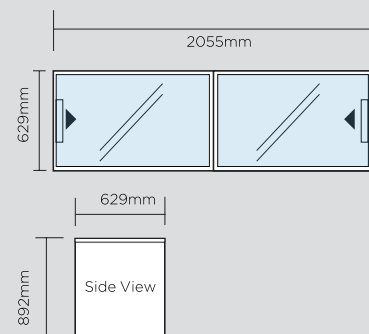

	CF0200FTFG	CF0300FTFG	CF0400FTFG
Bromic Part Number	3735308	3735309	3735310
Capacity - Net (litres)	191L	296L	401L
External Dimensions (mm)	719w x 629d x 892h	1010w x 629d x 892h	1298w x 629d x 892h
<small>Depth dimensions exclude lightbox and handle protrusions</small>			
Internal Dimensions (mm)	600w x 510d x 663h	890w x 510d x 663h	1180w x 510d x 663h
Temperature range (°C)	-14 to -24°C	-14 to -24°C	-14 to -24°C
Max. ambient temp (°C/RH%)	35°C / 70%	35°C / 70%	35°C / 70%
Temperature display	Digital	Digital	Digital
Lid	2 Sliding	2 Sliding	2 Sliding
Lid Material	Heat reflective tempered glass	Heat reflective tempered glass	Heat reflective tempered glass
Number of baskets	2	4	5
Refrigeration Power (Watts)	190W	220W	300W
Current (Amps)	1.5A	1.9A	2.3A
Gross weight (kg)	58kg	70kg	80kg
Refrigerant	R134a	R134a	R134a
Colour	White	White	White
Power Usage (at 30°C/60%RH)	2.7KWh/24hr	2.9KWh/24hr	4.9KWh/24hr
Plug supplied	Yes	Yes	Yes

Chest Freezer Flat Top Flat Glass - 5ft
CF0500FTFG

Chest Freezer Flat Top Flat Glass - 7ft
CF0700FTFG

CF0500FTFG

CF0700FTFG

Bromic Part Number	3735304	3735305
Capacity - Net (litres)	491L	670L
External Dimensions (mm)	1548w x 629d x 892h	2055w x 629d x 892h
<small>Depth dimensions exclude lightbox and handle protrusions</small>		
Internal Dimensions (mm)	1430w x 510d x 663h	1930w x 510d x 663h
Temperature range (°C)	-14 to -24°C	-14 to -24°C
Max. ambient temp (°C/RH%)	35°C / 70%	35°C / 70%
Temperature display	Digital	Digital
Lid	2 Sliding	2 Sliding
Lid Material	Heat reflective tempered glass	Heat reflective tempered glass
Number of baskets	6	8
Refrigeration Power (Watts)	400W	440W
Current (Amps)	2.6A	2.9A
Gross weight (kg)	101kg	120kg
Refrigerant	R134a	R134a
Colour	White	White
Power Usage (at 30°C/60%RH)	4.9KWh/24hr	7.2KWh/24hr
Plug supplied	Yes	Yes